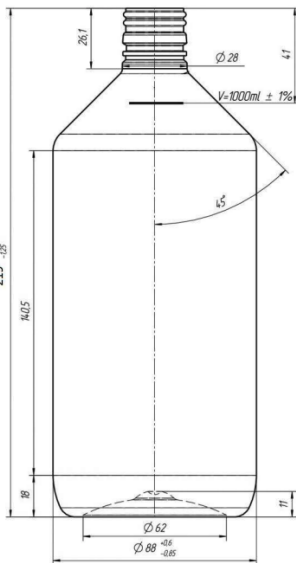

### General info

Item no. (SKU):	<b>LS1021638101</b>
Family / Range:	<b>Pharma Veral</b>
Capacity:	<b>1000ml</b>
Neck:	<b>28 ROPP</b>
Weight:	<b>48</b>
Shape:	<b>Round</b>
Material:	<b>PET</b>
Colour:	<b>All Colours Available</b>
Print Areas:	<b>N/A</b>
Country of Origin:	<b>Lithuania</b>

### Packaging Info

#### Packed in Boxes

Box Dimensions (mm):	<b>594 x 394 x 448</b>
Quantity per box (pcs):	<b>60</b>
Boxes per pallet (pcs):	<b>20</b>
Quantity per pallet (pcs):	<b>1200</b>
Net weight (kg):	<b>58</b>
Gross weight (kg):	<b>80</b>
Pallet height (mm):	<b>2400</b>

#### Packed in PE bags on trays (Full pallet)

Tray dimensions (mm):	<b>1200 x 800 x 50</b>
Quantity per tray (pcs):	<b>120</b>
Quantity per PE bag (pcs):	<b>60</b>
PE bags per tray (pcs):	<b>2</b>
Trays per pallet (pcs):	<b>10</b>
Quantity per pallet (pcs):	<b>1200</b>
Net weight (kg):	<b>58</b>
Gross weight (kg):	<b>75</b>
Pallet height (mm):	<b>2400</b>